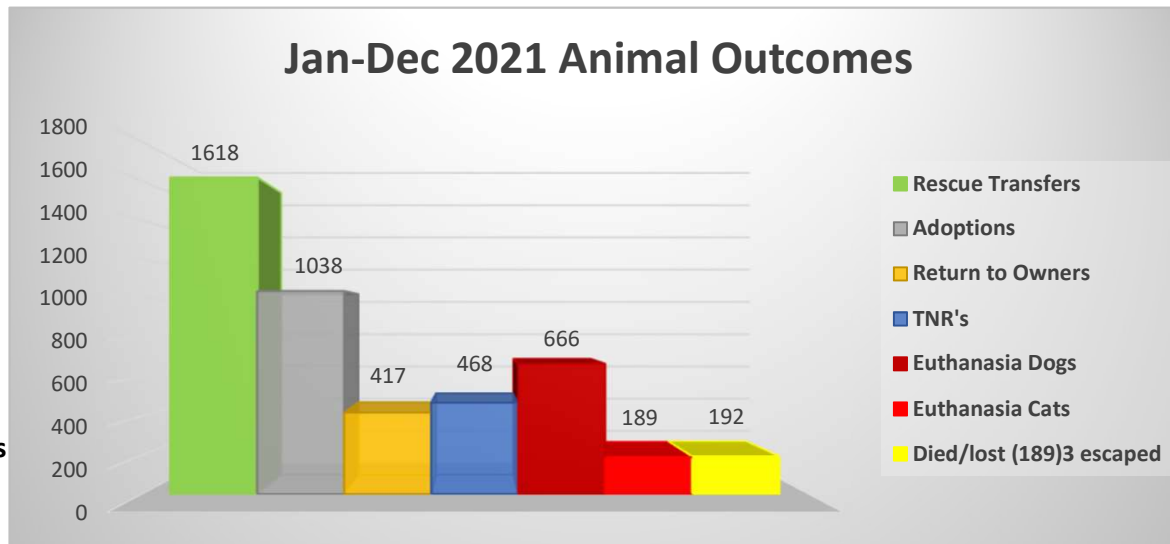

Shelter Statistics

Jan-Dec 2021

Total Intake	4549
Stray	2833
Owner Surrenders	1262
Seized/Custody	407
Returns	47

Rescue Transfers	1618	35%
Adoptions	1038	23%
Return to Owners	417	9%
TNR's	468	10%
Euthanasia Dogs	666	15%
Euthanasia Cats	189	4%
Died/lost (189)3 escaped	192	4%
Total Outcome Cats/Dogs	4588	

4588 Total Outcomes
Sub 189 Died, 3 Lost & 206 Euth requests
3541/4190=85% LRR

The Annual Live Release Rate does not include 206 owner/guardian requested euthanasia which were unhealthy & untreatable and 189 animals that died, 3 lost in shelter care resulting in a 84.5% LRR. (4588-398=4190, 3541/4190=85%)

2021 has been a tiring year overall. Working together, we reached 3,541 positive outcomes which is slightly below our record from 2019 of 3,778. With your support, more animals are finding homes. Thanks to everyone as we could not do this without you.