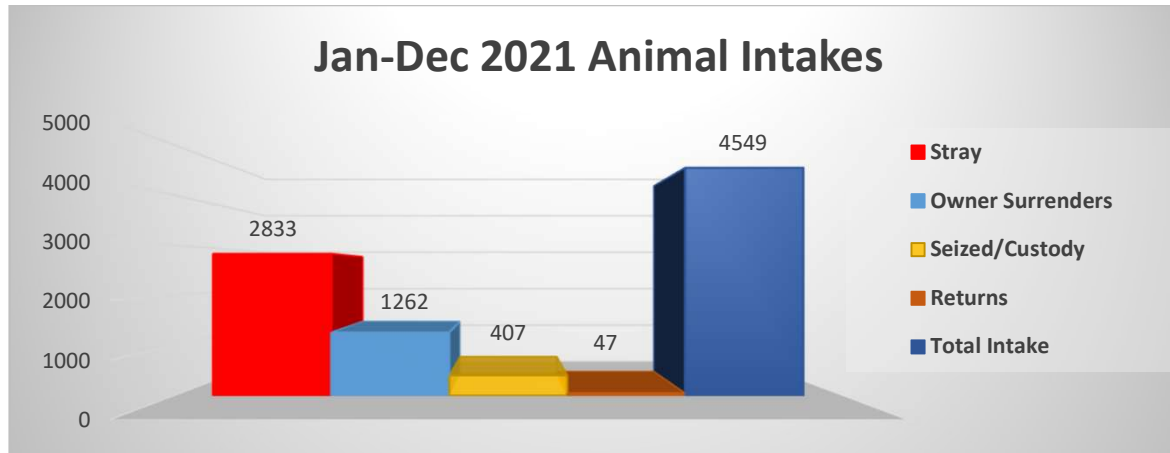

Shelter Statistics

Jan-Dec 2021

Total Intake	4549
Stray	2833
Owner Surrenders	1262
Seized/Custody	407
Returns	47

Rescue Transfers	1618	35%
Adoptions	1038	23%
Return to Owners	417	9%
TNR's	468	10%
Euthanasia Dogs	666	15%
Euthanasia Cats	189	4%
Died/lost (189)3 escaped	192	4%
Total Outcome Cats/Dogs	4588	

4588 Total Outcomes
Sub 189 Died, 3 Lost & 206 Euth requests
3541/4190=85% LRR

The Annual Live Release Rate does not include 206 owner/guardian requested euthanasia which were unhealthy & untreatable and 189 animals that died, 3 lost in shelter care resulting in a 84.5% LRR. (4588-398=4190, 3541/4190=85%)

2021 has been a tiring year overall. Working together, we reached 3,541 positive outcomes which is slightly below our record from 2019 of 3,778. With your support, more animals are finding homes. Thanks to everyone as we could not do this without you.